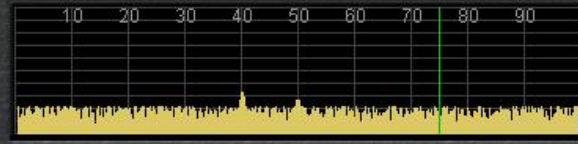

ENT	160m	80m	60m
BC	40m	30m	20m
17m	15m	12m	11m
10m	6m	2m	70cm

ANTENNA SELECTOR

- 5-element Yagi (40m)
- Cardioid (40m)
- Inverted-V Dipole (40m)**
- IDC Vertical (10-160m)
- Beverage 300m (80-40)

FILP Inverted-V Dipole (40m)

3.2kc	2.8kc	2.3kc	1.8kc
1.4kc	0.8kc	CW 1	CW 2

- 0:Primary Sound Driver
- 0:Primary Sound Captu...

USB **LSB** CW

FM CH- CH+

PTT VOX POWER

LRT

VOL POWER MIC RF GAIN VOX GAIN

Main Log Book