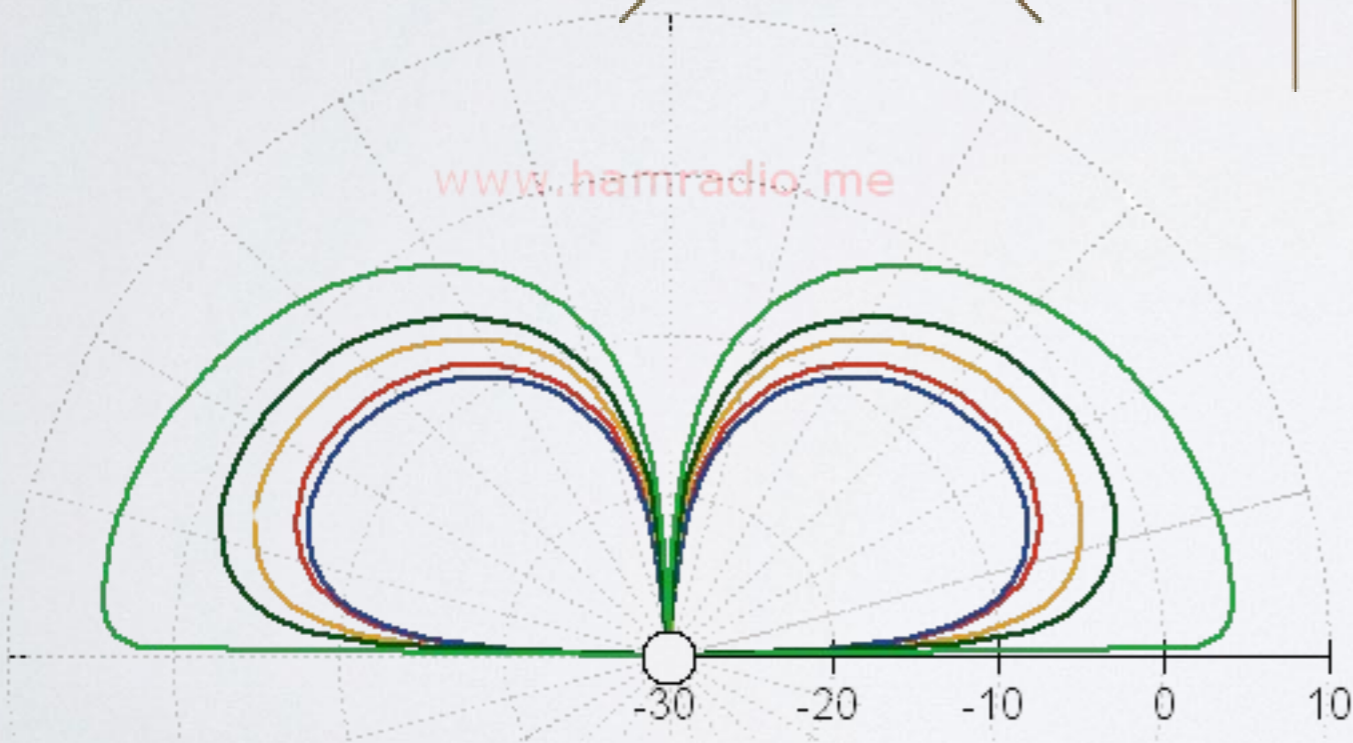

www.hamradio.me

- Poor ———
- Moderate ———
- Average ———
- Good ———
- Salt Water ———