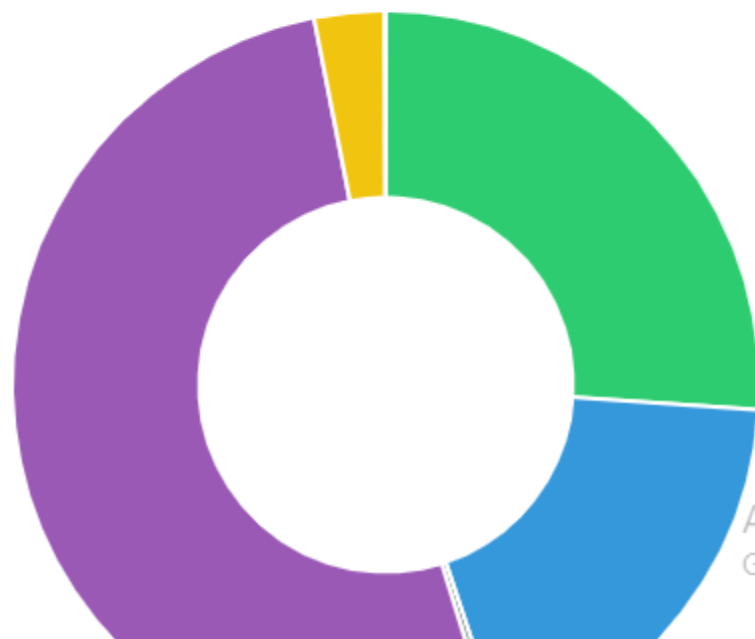

Multiband QSOs

Band	Total	Total %
9	83	1.0%
8	111	1.3%
7	235	2.8%
6	330	3.9%
5	427	5.1%
4	544	6.5%
3	880	10.5%
2	1490	17.8%
1	4287	51.1%
Totals	8387	

Breakdown by Continent

Continent	Total QSOs	%
Africa	17	0.1
Asia	14123	51.7
Europe	7119	26.1
North America	5131	18.8
Oceania	827	3.0
South America	98	0.4
Totals	27315	100.0

Activate Wi
Go to Settings t