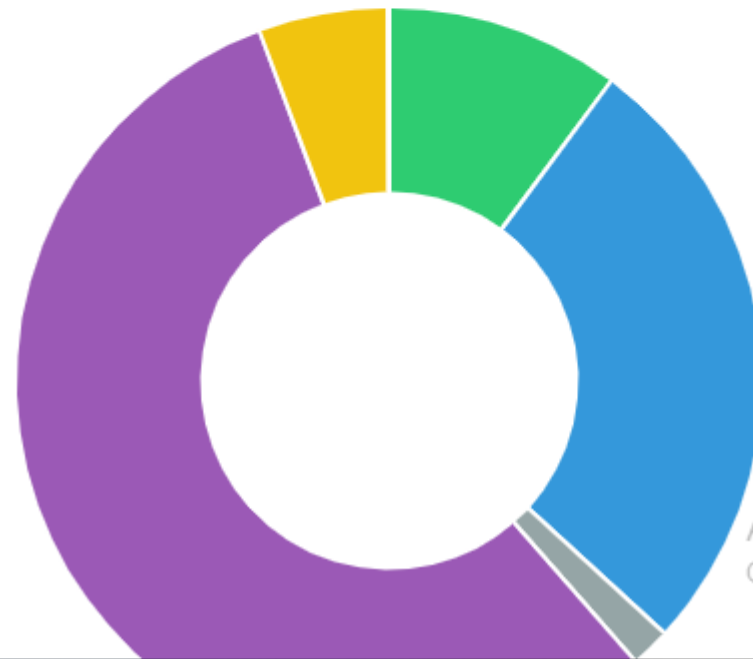

Multiband QSOs

Band	Total	Total %
9	9	0.2%
8	16	0.3%
7	98	1.9%
6	175	3.3%
5	224	4.3%
4	316	6.0%
3	450	8.6%
2	953	18.1%
1	3012	57.3%
Totals	5253	

Breakdown by Continent

Continent	Total QSOs	%
Africa	10	0.1
Asia	7613	55.8
Europe	1384	10.1
North America	3639	26.7
Oceania	762	5.6
South America	236	1.7
Totals	13644	100.0

Activate Wi-Fi
Go to Settings to