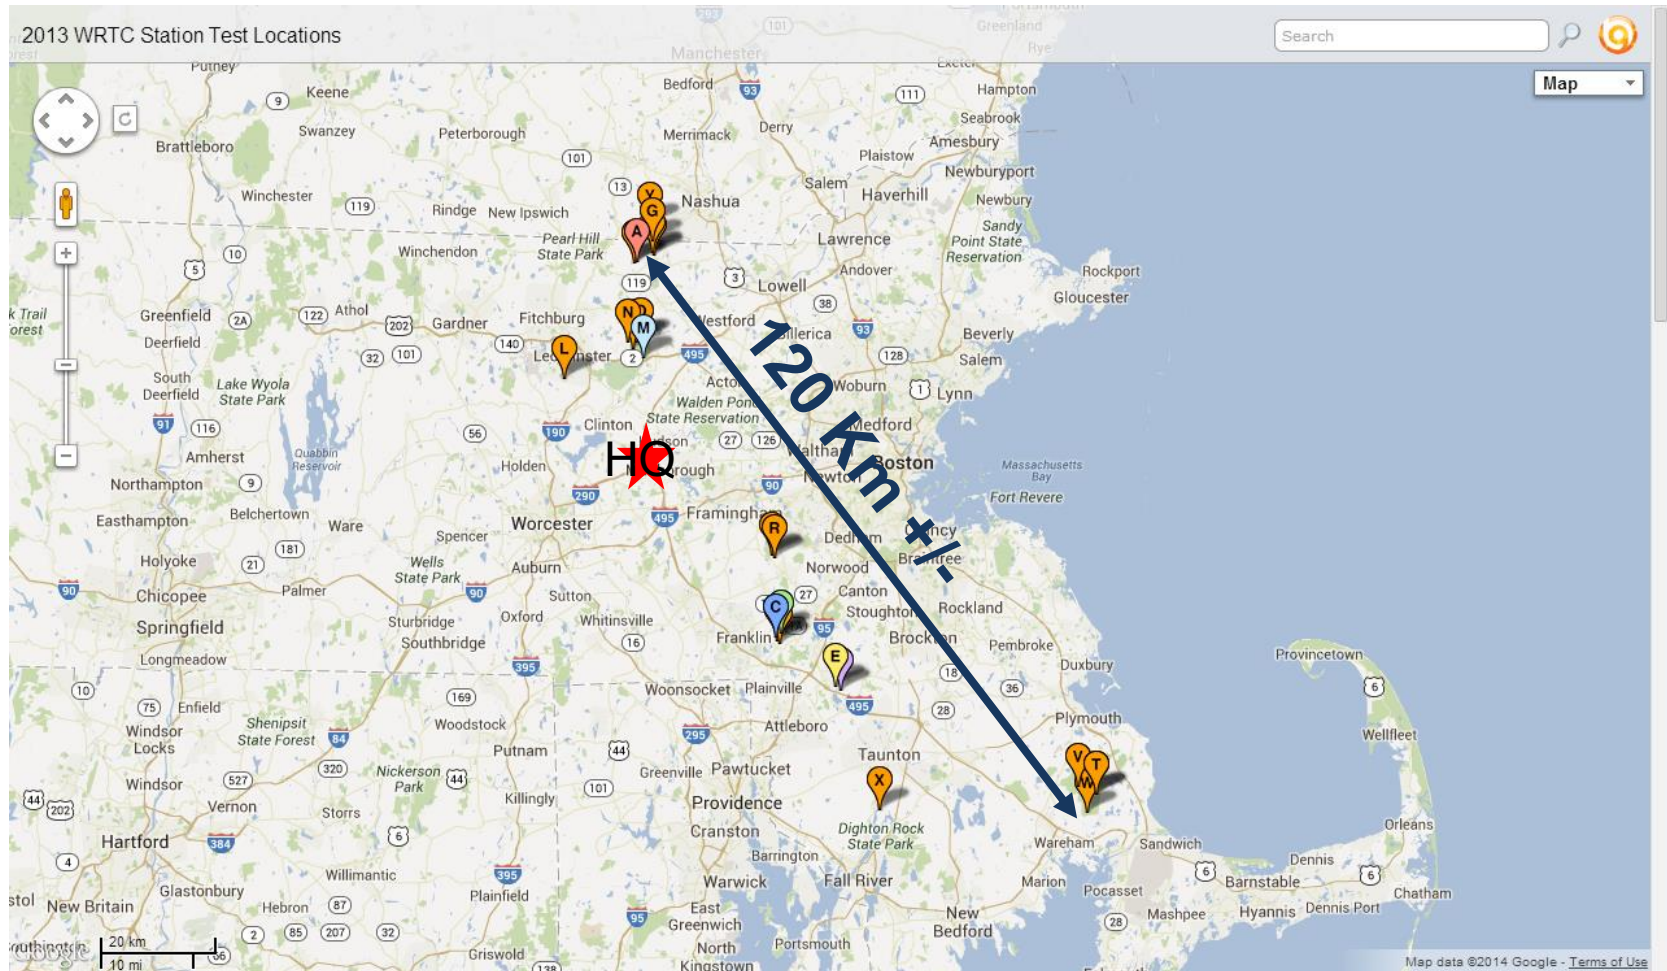

Planned WRTC2014 Sites