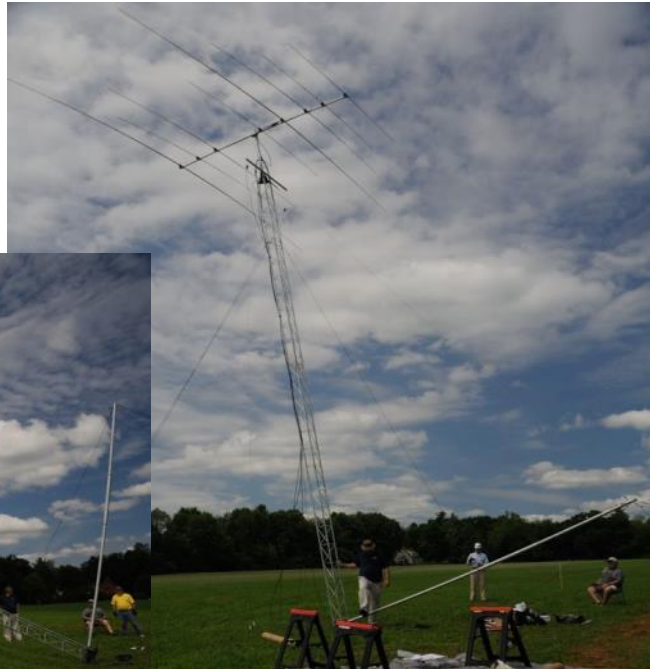

W1UJ

WB1Z

**WB1Z Aerial Views
from
Quadcopter Drone-cam

(check YouTube)**

K1GQ

2013 Test Run Results

- 25 stations built at 13 properties
 - 33,000 QSOs!
 - 21 had two radios
 - Almost all had scoreboard access...20 live!
 - 10 Power Detectors installed and worked
- Most Beam Teams were able to install two complete stations in half-day or so
 - BIG improvement (2012: 4-5 hours per station)