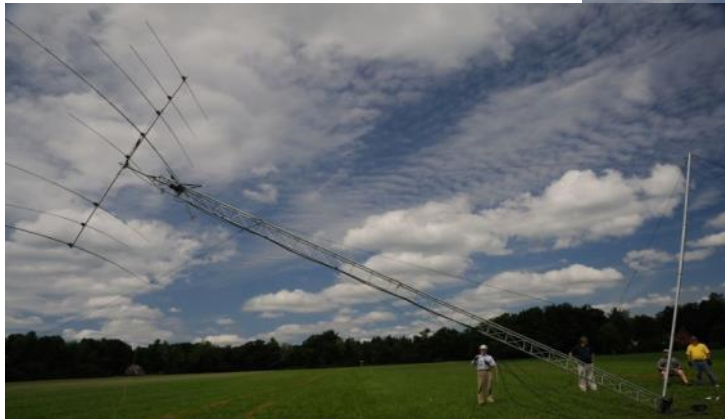

W1UJ

WB1Z

**WB1Z Aerial Views
from
Quadcopter Drone-cam

(check YouTube)**

K1GQ

2013 Test Run Results

- 25 stations built at 13 properties
 - 33,000 QSOs!
 - 21 had two radios
 - Almost all had scoreboard access...20 live!
 - 10 Power Detectors installed and worked
- Most Beam Teams were able to install two complete stations in half-day or so
 - BIG improvement (2012: 4-5 hours per station)